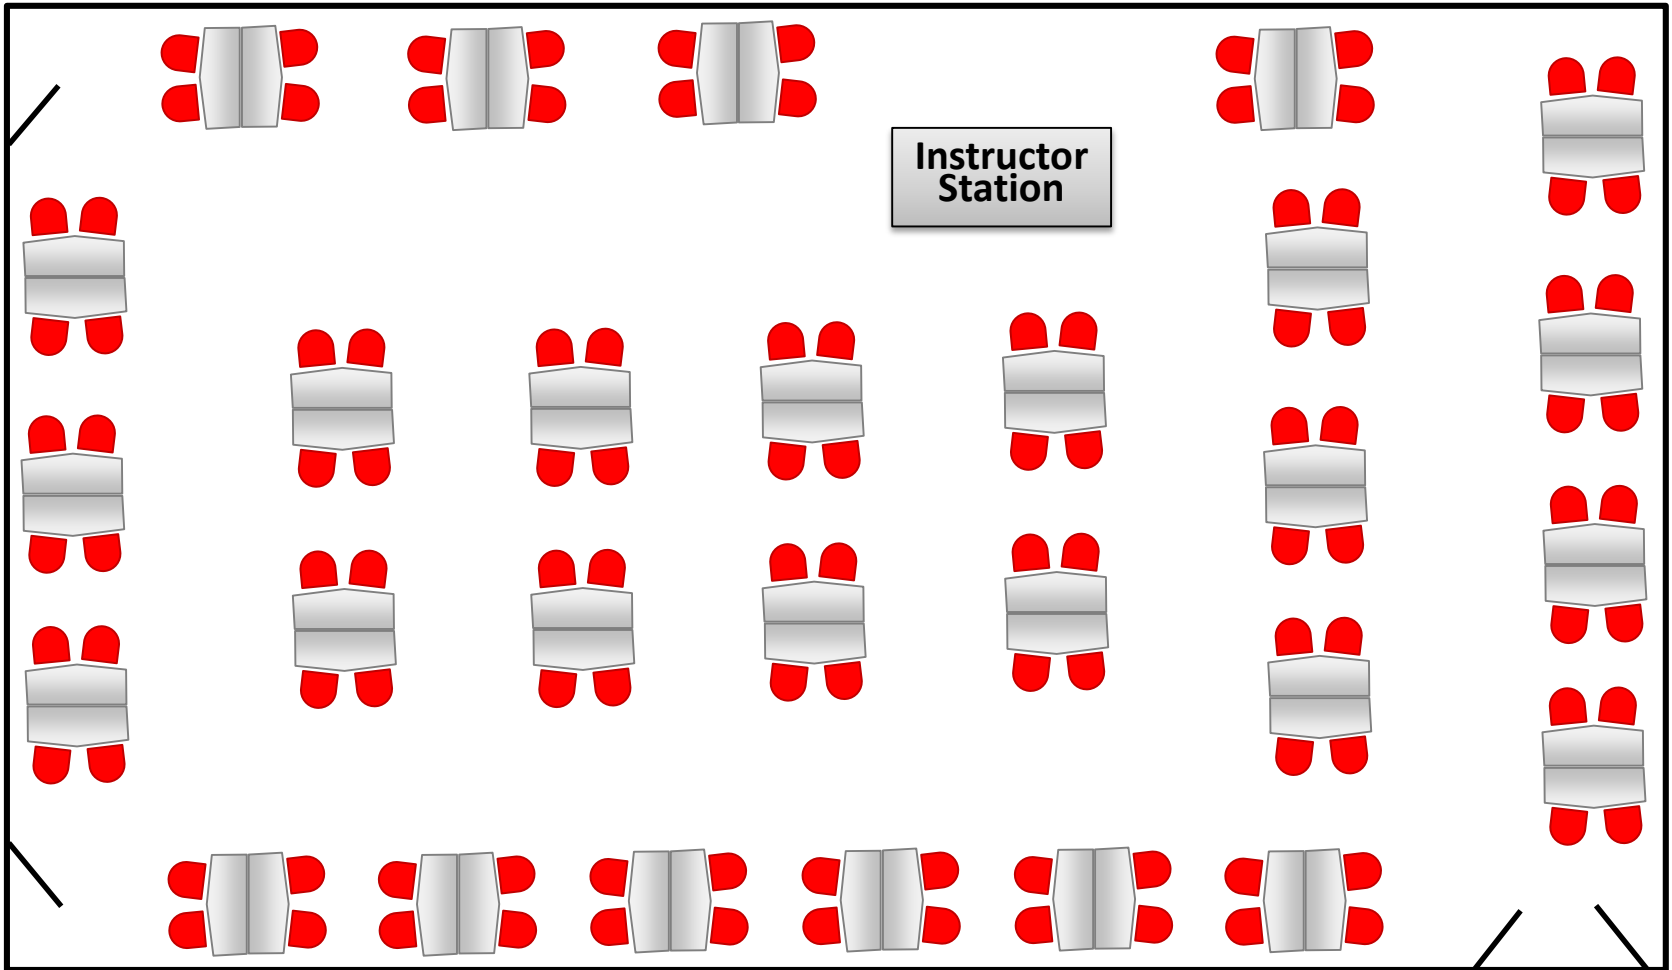

BSW Rm 301 Standard Furniture Configuration

Furniture in room should always be returned to this configuration.